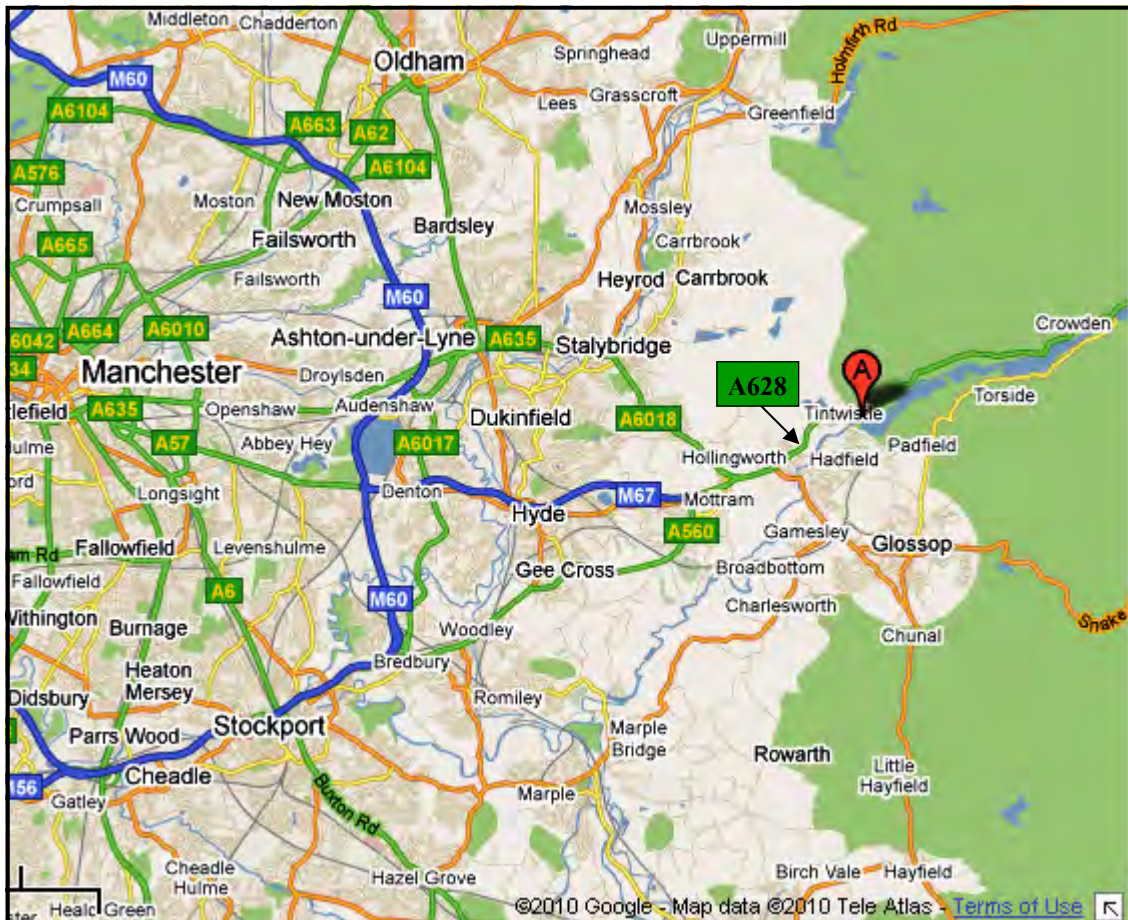

DIRECTIONS TO LONGDENDALE ENVIRONMENTAL CENTRE

Direction from the M67:

- At the roundabout, take the **2nd** exit onto **Hyde Rd (A57)** heading to Barnsley/A628/Sheffield/A616/Glossop/Stalybridge/B6174)
- Continue to follow **A57**
- Continue onto **Market St (A628)** (signs for **Sheffield/A616/Barnsley**))
- Continue to follow **A628** passing through **Tintwistle**
- As you pass the 40mph sign, look for a sign for the centre on your right.
- Turn right here and follow the signs which direct you to the parking area at the rear of the building

Detailed Directions to the Centre

What if you miss the turning?

- Carry on to Crowden turning (approx. 5miles)
- There is space to turn there near the red telephone box (not in car park)
- Come back down the A628
- Pass the centre and carry on for 1/2 mile
- Use the bus turning circle just after the water treatment works in Tintwistle
- Follow directions as above